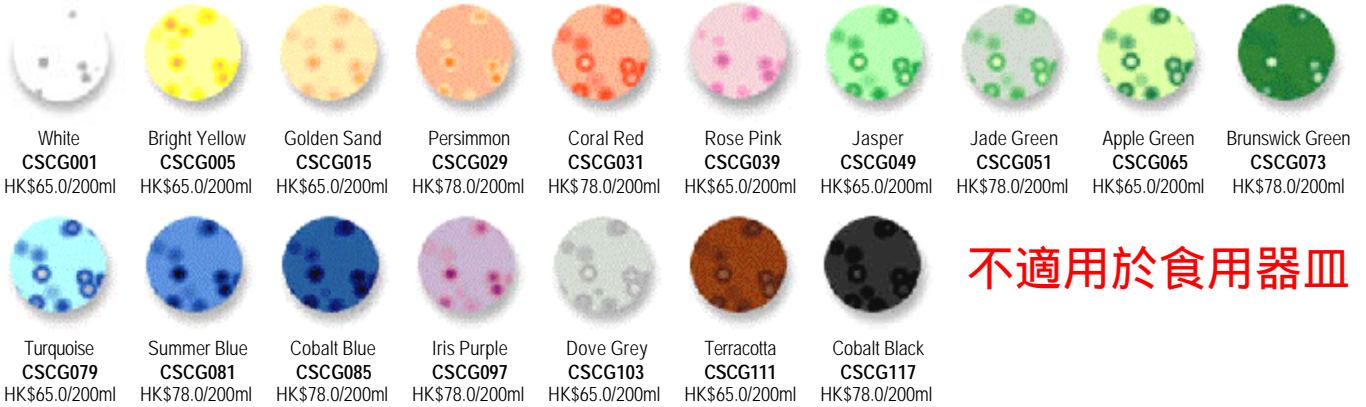

Golden Arts Supply Company

Rm 526 Cosmopolitan Centre, 760 Nathan Road, Kln. Hong Kong
Ph: +852 2789 2038, +852 81072038 Fax: +852 2789 1113 Email: info@goldenarts.com.hk

《 澳洲陶藝成釉 》

Ceramic Solutions Crystallite Glazes

are lead free and come in a range of decorative matt finishes highlighted by a spattering of tiny glass flecks, giving a slightly textured finish. These products are unsuitable for use on food or beverage containers since the finished product remains unglazed and consequently porous. The Ceramic Solutions Crystallite Glazes have a firing range of between 1060°C to 1300°C. Ceramic Solutions have 17 colors in the Crystallite Glaze range. The following color chart contains the complete range.

Ceramic Solutions Freckle Glazes

come in a range of colored speckle finishes all embedded in a clear glaze and have a firing range of between Cone 06 to 04.